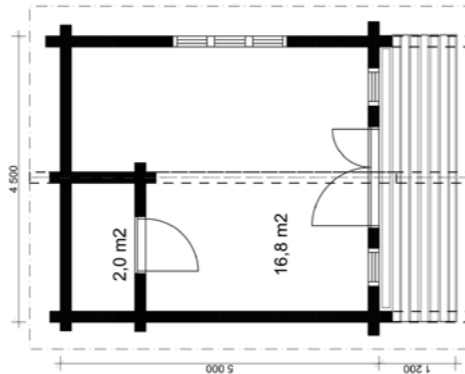

WAXWING

Groundfloor 28 m²
 Terrace 11.1 m²
Total 39.1 m²

- Relaxing home office
- Spare room

CHAFFINCH

Groundfloor 31.5 m²
 Terrace 15.4 m²
Total 47 m²

- 21 m² main room
- 9 m² workshop/store
- Ideal office

LUX

Groundfloor 30.3 m²
Total 30.3 m²

- Modern design
- Option of flat GRP roof
- Separate store

SANDPIPER

Groundfloor 22.5 m²
 Terrace 5.4 m²
Total 28 m²

- Makes great pool table room or office
- Separate WC
- Covered terrace

WOODPECKER

Groundfloor 18.7 m²
 Terrace 5.6 m²
Total 24.3 m²

- Ideal guest room or office
- Separate WC
- Store option
- Granny Annex

NIGHTINGALE

Groundfloor 9 m²
Total 9 m²

- Compact design
- 2 work stations

ROBIN

Groundfloor 18 m²
Total 18 m²

- Ideal for 3 workstations
- Space for WC
- Room for storage and kitchenette
- To replace single garage