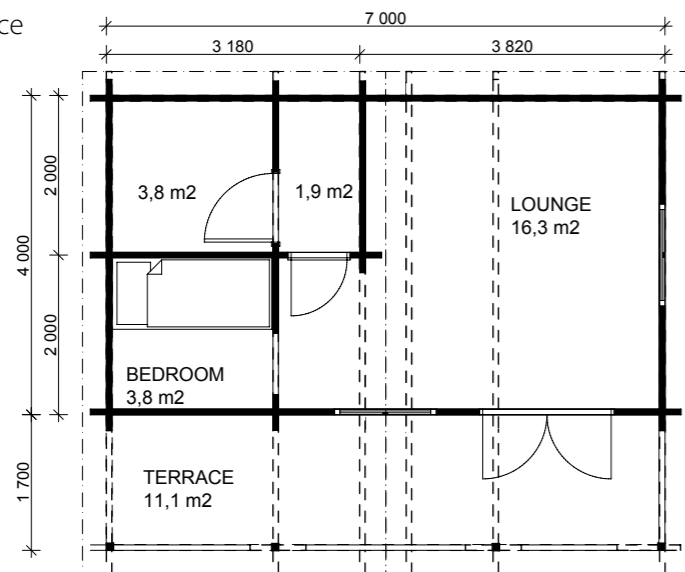

WAXWING

Groundfloor 28 m²
 Terrace 11.1 m²
Total 39.1 m²

- Relaxing home office
- Spare room

CHAFFINCH

Groundfloor 31.5 m²
 Terrace 15.4 m²
Total 47 m²

- 21 m² main room
- 9 m² workshop/store
- Ideal office

LUX

Groundfloor 30.3 m²
Total 30.3 m²

- Modern design
- Option of flat GRP roof
- Separate store

SANDPIPER

Groundfloor 22.5 m²
 Terrace 5.4 m²
Total 28 m²

- Makes great pool table room or office
- Separate WC
- Covered terrace

WOODPECKER

Groundfloor 18.7 m²
 Terrace 5.6 m²
Total 24.3 m²

- Ideal guest room or office
- Separate WC
- Store option
- Granny Annex

NIGHTINGALE

Groundfloor 9 m²
Total 9 m²

- Compact design
- 2 work stations

ROBIN

Groundfloor 18 m²
Total 18 m²

- Ideal for 3 workstations
- Space for WC
- Room for storage and kitchenette
- To replace single garage