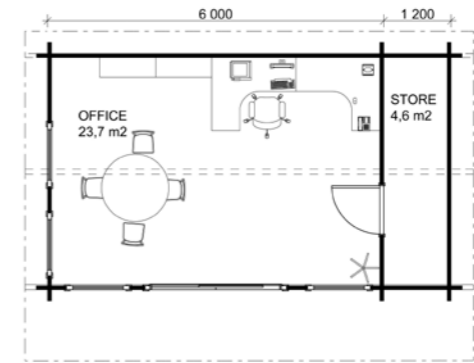

WAXWING

Groundfloor 28 m²
 Terrace 11.1 m²
Total 39.1 m²

- Relaxing home office
- Spare room

CHAFFINCH

Groundfloor 31.5 m²
 Terrace 15.4 m²
Total 47 m²

- 21 m² main room
- 9 m² workshop/store
- Ideal office

LUX

Groundfloor 30.3 m²
Total 30.3 m²

- Modern design
- Option of flat GRP roof
- Separate store

SANDPIPER

Groundfloor 22.5 m²
 Terrace 5.4 m²
Total 28 m²

- Makes great pool table room or office
- Separate WC
- Covered terrace

WOODPECKER

Groundfloor 18.7 m²
 Terrace 5.6 m²
Total 24.3 m²

- Ideal guest room or office
- Separate WC
- Store option
- Granny Annex

NIGHTINGALE

Groundfloor 9 m²
Total 9 m²

- Compact design
- 2 work stations

ROBIN

Groundfloor 18 m²
Total 18 m²

- Ideal for 3 workstations
- Space for WC
- Room for storage and kitchenette
- To replace single garage