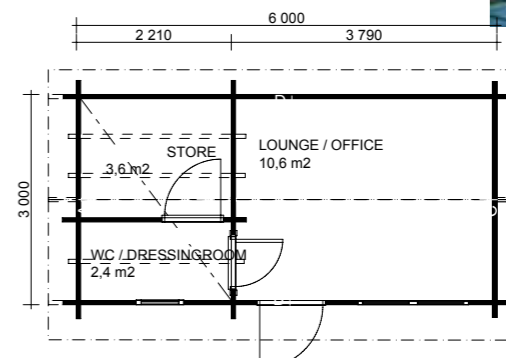

WAXWING

Groundfloor 28 m²
 Terrace 11.1 m²
Total 39.1 m²

- Relaxing home office
- Spare room

CHAFFINCH

Groundfloor 31.5 m²
 Terrace 15.4 m²
Total 47 m²

- 21 m² main room
- 9 m² workshop/store
- Ideal office

LUX

Groundfloor 30.3 m²
Total 30.3 m²

- Modern design
- Option of flat GRP roof
- Separate store

SANDPIPER

Groundfloor 22.5 m²
 Terrace 5.4 m²
Total 28 m²

- Makes great pool table room or office
- Separate WC
- Covered terrace

WOODPECKER

Groundfloor 18.7 m²
 Terrace 5.6 m²
Total 24.3 m²

- Ideal guest room or office
- Separate WC
- Store option
- Granny Annex

NIGHTINGALE

Groundfloor 9 m²
Total 9 m²

- Compact design
- 2 work stations

ROBIN

Groundfloor 18 m²
Total 18 m²

- Ideal for 3 workstations
- Space for WC
- Room for storage and kitchenette
- To replace single garage