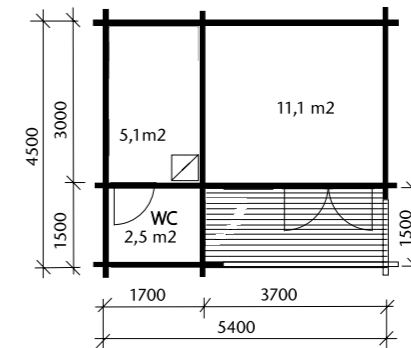

WAXWING

Groundfloor 28 m²
 Terrace 11.1 m²
Total 39.1 m²

- Relaxing home office
- Spare room

CHAFFINCH

Groundfloor 31.5 m²
 Terrace 15.4 m²
Total 47 m²

- 21 m² main room
- 9 m² workshop/store
- Ideal office

LUX

Groundfloor 30.3 m²
Total 30.3 m²

- Modern design
- Option of flat GRP roof
- Separate store

SANDPIPER

Groundfloor 22.5 m²
 Terrace 5.4 m²
Total 28 m²

- Makes great pool table room or office
- Separate WC
- Covered terrace

WOODPECKER

Groundfloor 18.7 m²
 Terrace 5.6 m²
Total 24.3 m²

- Ideal guest room or office
- Separate WC
- Store option
- Granny Annex

NIGHTINGALE

Groundfloor 9 m²
Total 9 m²

- Compact design
- 2 work stations

ROBIN

Groundfloor 18 m²
Total 18 m²

- Ideal for 3 workstations
- Space for WC
- Room for storage and kitchenette
- To replace single garage