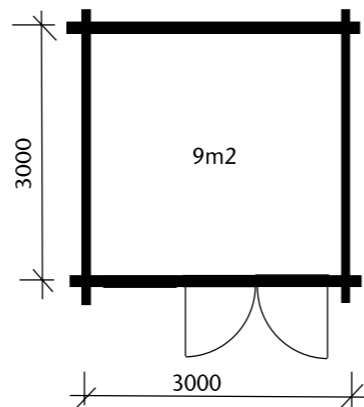

LUX

Groundfloor 30.3 m²
Total 30.3 m²

- Modern design
- Option of flat GRP roof
- Separate store

SANDPIPER

Groundfloor 22.5 m²
 Terrace 5.4 m²
Total 28 m²

- Makes great pool table room or office
- Separate WC
- Covered terrace

WOODPECKER

Groundfloor 18.7 m²
 Terrace 5.6 m²
Total 24.3 m²

- Ideal guest room or office
- Separate WC
- Store option
- Granny Annex

NIGHTINGALE

Groundfloor 9 m²
Total 9 m²

- Compact design
- 2 work stations

ROBIN

Groundfloor 18 m²
Total 18 m²

- Ideal for 3 workstations
- Space for WC
- Room for storage and kitchenette
- To replace single garage