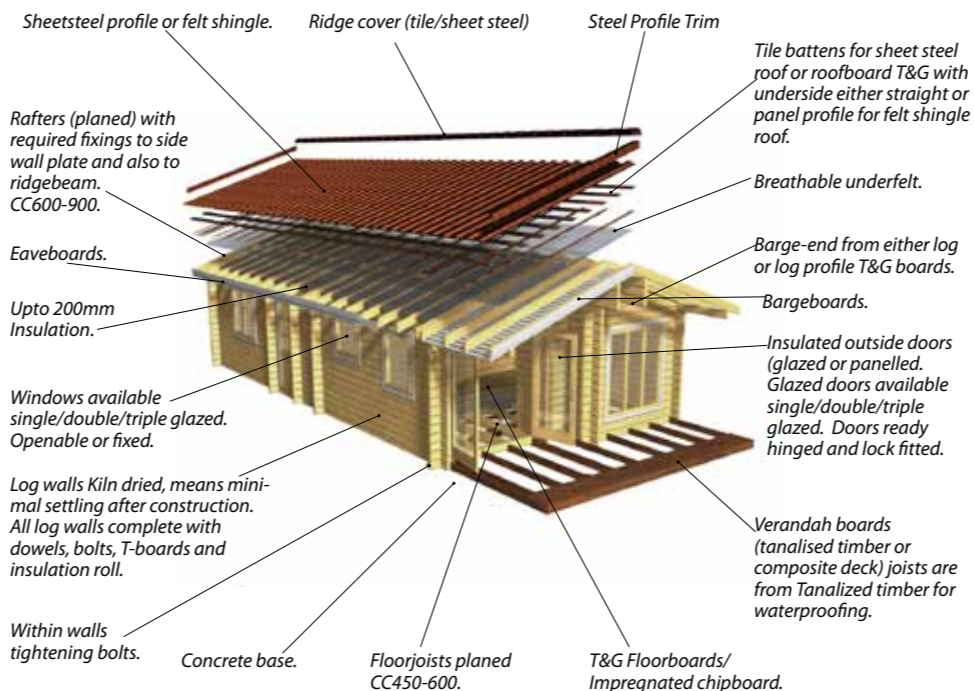

Finlog Head Office:

Mulberry Lodge,
1a Eversleigh Road,
New Barnet,
Hertfordshire,
EN5 1NE.
Tel: 08458 12 13 14
Fax: 020 8449 7047
Email: info@finlog.co.uk

Finlog North

Sawmill Cottage
Longtown
Carlisle, Cumbria
CA6 5PQ
Tel: 01228 577385
Mob: 07881 921339

Finlog Midlands

Cantlop House Barn
Cantlop, Shrewsbury
Shropshire, SY5 6HQ
Tel: 0845 519 4048
Mob: 07710 678213

www.finlog.co.uk
Finlog is a registered trademark.

Log Homes from Finland

Finlog Factory:

Preloc Oy Ltd.
Lappeenranta, FINLAND

© PRELOC - 2010

Log Homes from Finland

The Natural Choice