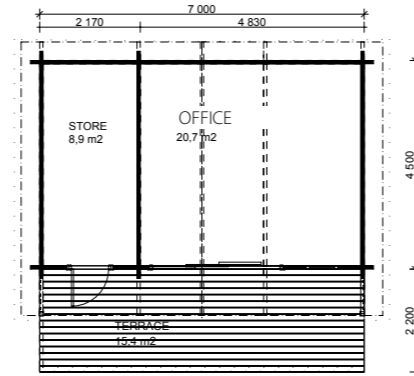

WAXWING

Groundfloor 28 m²
 Terrace 11.1 m²
Total 39.1 m²

- Relaxing home office
- Spare room

CHAFFINCH

Groundfloor 31.5 m²
 Terrace 15.4 m²
Total 47 m²

- 21 m² main room
- 9 m² workshop/store
- Ideal office

LUX

Groundfloor 30.3 m²
Total 30.3 m²

- Modern design
- Option of flat GRP roof
- Separate store

SANDPIPER

Groundfloor 22.5 m²
 Terrace 5.4 m²
Total 28 m²

- Makes great pool table room or office
- Separate WC
- Covered terrace

WOODPECKER

Groundfloor 18.7 m²
 Terrace 5.6 m²
Total 24.3 m²

- Ideal guest room or office
- Separate WC
- Store option
- Granny Annex

NIGHTINGALE

Groundfloor 9 m²
Total 9 m²

- Compact design
- 2 work stations

ROBIN

Groundfloor 18 m²
Total 18 m²

- Ideal for 3 workstations
- Space for WC
- Room for storage and kitchenette
- To replace single garage